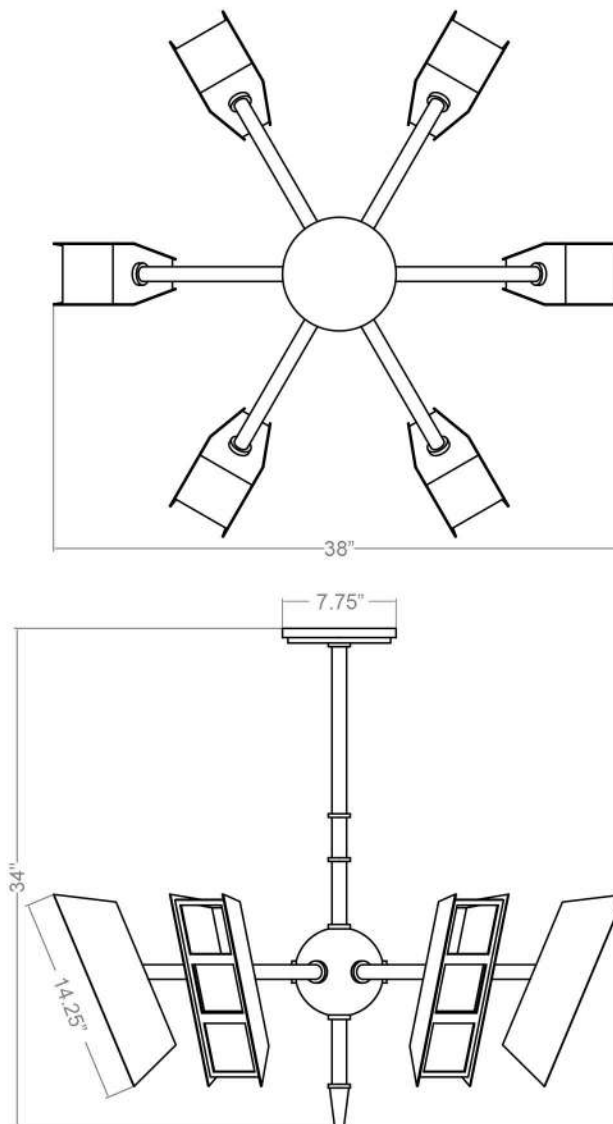

LENNOX

SINGLE TIER CHANDELIER

TRANSPARENT

LENNOX

SINGLE TIER CHANDELIER

Cantilevered radial arms each present a triptych oculus with panes of sunset-bronze glass, translucent alabaster, and an open aperture lined with brass. This single tier extends from a central orb hung from a clean round canopy along a column of oil-rubbed bronze, fretted with subtly veined alabaster. The bottom finial, an alabaster cone. Obscured bulbs offer decadent illumination.

Model Number
MH01B

Dimensions
38" W x 38" D x 32.5", 34", 42" H

Lamping
6 Incandescent - 40 Watt Bulbs

Materials

Alabaster

Bronze Mirror Glass

Oil Rubbed Bronze

Aged Brass