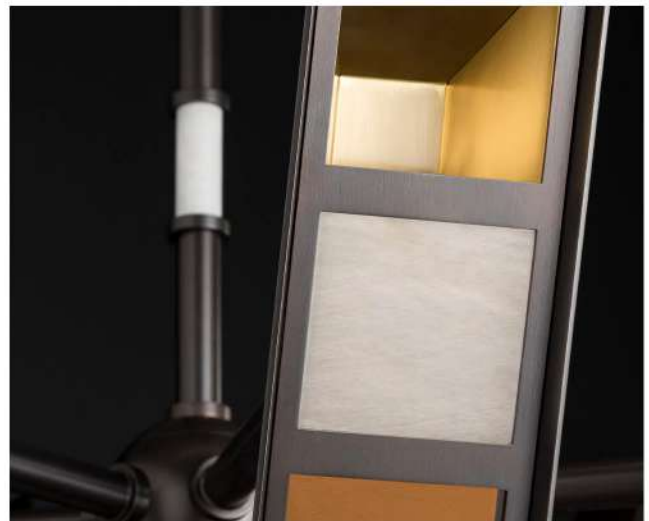

LENNOX

SINGLE TIER CHANDELIER

TRANSPARENT

LENNOX

SINGLE TIER CHANDELIER

Cantilevered radial arms each present a triptych oculus with panes of sunset-bronze glass, translucent alabaster, and an open aperture lined with brass. This single tier extends from a central orb hung from a clean round canopy along a column of oil-rubbed bronze, fretted with subtly veined alabaster. The bottom finial, an alabaster cone. Obscured bulbs offer decadent illumination.

Model Number
MH01B

Dimensions
38" W x 38" D x 32.5", 34", 42" H

Lamping
6 Incandescent - 40 Watt Bulbs

Materials

Alabaster

Bronze Mirror Glass

Oil Rubbed Bronze

Aged Brass