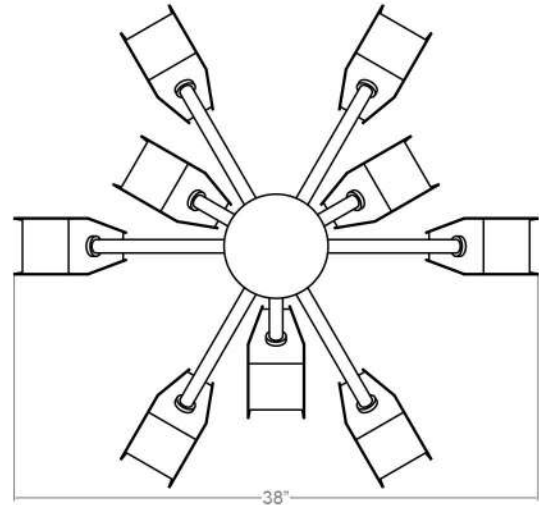

LENNOX GRAND

DOUBLE TIER CHANDELIER

TRANSPARENT

LENNOX GRAND

DOUBLE TIER CHANDELIER

From a clean round canopy, a column of oil-rubbed bronze descends with frets of subtly veined alabaster. Two tiers of cantilevered radial arms branch from orbs, and a cone of alabaster forms the bottom finial. In the base of each triptych oculus sits an obscured bulb, offering decadent illumination through panes of sunset-bronze glass, translucent alabaster, and an open aperture lined with brass.

Model Number
MH01A

Dimensions
38" W x 38" D x 44", 57.75" H

Lamping
9 Incandescent - 40 Watt Bulbs

Materials
Alabaster

Bronze Mirror Glass

Oil Rubbed Bronze

Aged Brass