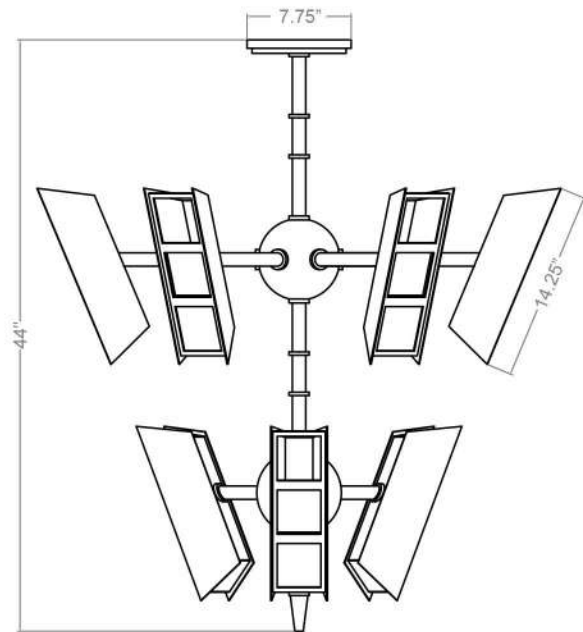

LENNOX GRAND

DOUBLE TIER CHANDELIER

TRANSPARENT

LENNOX GRAND

DOUBLE TIER CHANDELIER

From a clean round canopy, a column of oil-rubbed bronze descends with frets of subtly veined alabaster. Two tiers of cantilevered radial arms branch from orbs, and a cone of alabaster forms the bottom finial. In the base of each triptych oculus sits an obscured bulb, offering decadent illumination through panes of sunset-bronze glass, translucent alabaster, and an open aperture lined with brass.

Model Number
MH01A

Dimensions
38" W x 38" D x 44", 57.75" H

Lamping
9 Incandescent - 40 Watt Bulbs

Materials
Alabaster

Bronze Mirror Glass

Oil Rubbed Bronze

Aged Brass