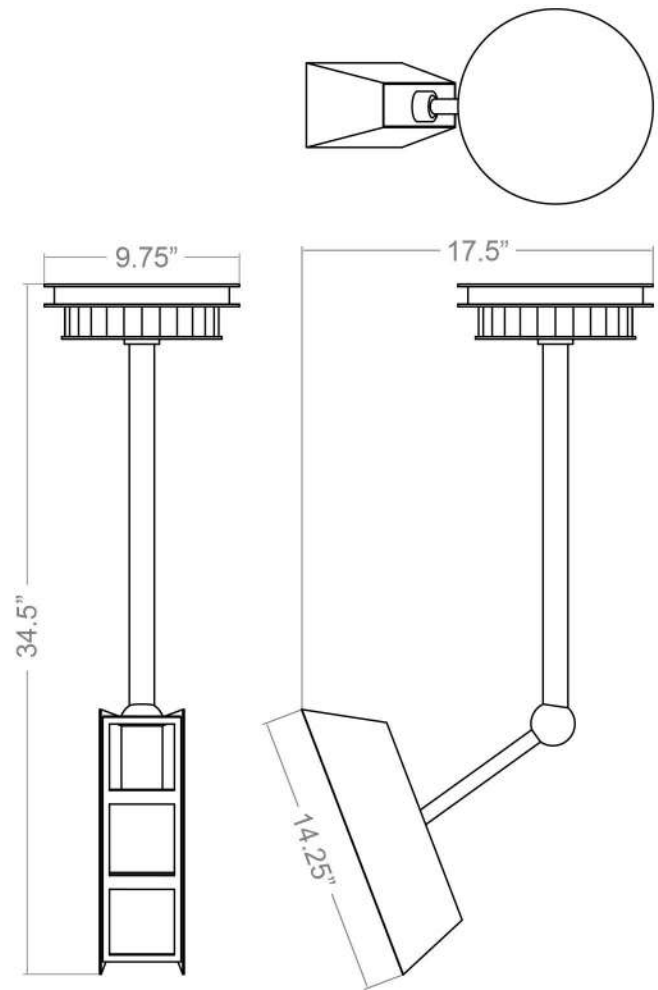

# HENLEY

SINGLE ARM PENDANT

TRANSPARENT

# HENLEY

SINGLE ARM PENDANT

A haloed canopy featuring a rotunda of alabaster descends a column of oil-rubbed bronze to an orb joining a cantilevered arm. The triptych oculus offers panes of sunset-bronze glass, translucent alabaster, and an open aperture lined with brass—through which a bulb obscured in the base gorgeously emits varied tones of decadent light.

**Model Number**  
MH03

**Dimensions**  
9.75" W x 17.5" D x 34.5", 41" H

**Lamping**  
1 Incandescent - 40 Watt Bulb