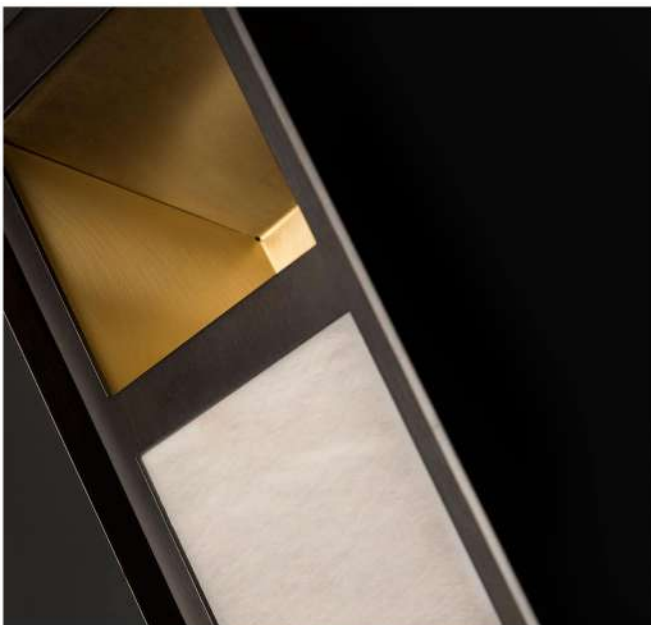

BOLTON

SCONCE

TRANSPARENT

BOLTON

SCONCE

An oil-rubbed bronze square mount anchors a plumb arm of handsome, shimmering brass. The angular triptych oculus illuminates from a bulb obscured in its base—lighting through panes of sunset-bronze glass, translucent alabaster, and an open aperture lined with brass

Model Number
MH05

Dimensions
5" W x 7.625" D x 20.5" H

Lamping
1 Incandescent - 40 Watt Bulb

Materials
Alabaster

Bronze Mirror Glass

Oil Rubbed Bronze

Aged Brass