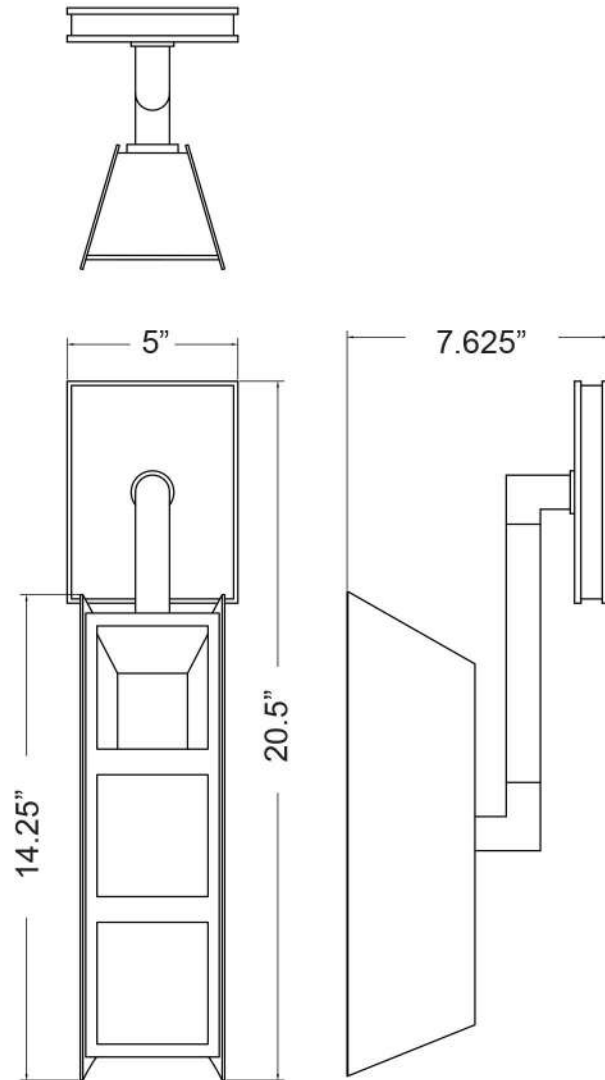

BOLTON

SCONCE

TRANSPARENT

BOLTON

SCONCE

An oil-rubbed bronze square mount anchors a plumb arm of handsome, shimmering brass. The angular triptych oculus illuminates from a bulb obscured in its base—lighting through panes of sunset-bronze glass, translucent alabaster, and an open aperture lined with brass

Model Number
MH05

Dimensions
5" W x 7.625" D x 20.5" H

Lamping
1 Incandescent - 40 Watt Bulb

Materials
Alabaster

Bronze Mirror Glass

Oil Rubbed Bronze

Aged Brass